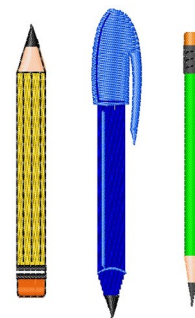

Name: Writing Machine Embroidery Design

SKU: WD02-JLA009311A

Brand: Windmill Designs

Unique Colors: 13 (10 color Stops)

Unique Colors

	Color Name (Color Code)	Manufacturer - Type
	Super White (1001) [No Color Selected]	madeira - rayon
	Dusty Lilac (1263) [No Color Selected]	madeira - rayon
	Crocus (286)	Exquisite - Polyester 1000m

Complete Color Sequence

#		Color Name (Color Code)	Manufacturer - Type
1		Super White (1001) [No Color Selected]	madeira - rayon
2		Super White (1001) [No Color Selected]	madeira - rayon
3		Crocus (286)	Exquisite - Polyester 1000m