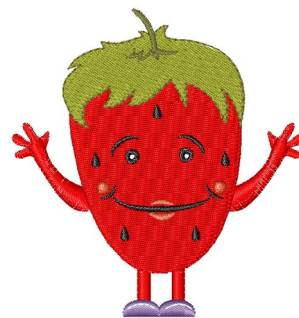

**Name:** Strawberry Machine Embroidery Design

**SKU:** WD02-JLA009303A

**Brand:** Windmill Designs

**Unique Colors:** 13 (7 color Stops)