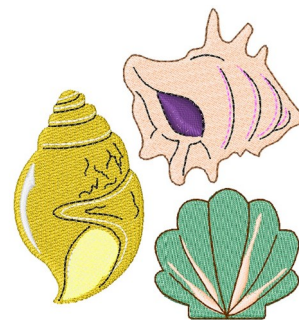

Name: Shells Machine Embroidery Design

SKU: WD02-JLA009300A

Brand: Windmill Designs

Unique Colors: 13 (12 color Stops)

Unique Colors

	Color Name (Color Code)	Manufacturer - Type
	Super White (1001) [No Color Selected]	madeira - rayon
	Dusty Lilac (1263) [No Color Selected]	madeira - rayon
	Crocus (286)	Exquisite - Polyester 1000m

Complete Color Sequence

#		Color Name (Color Code)	Manufacturer - Type
1		Super White (1001) [No Color Selected]	madeira - rayon
2		Super White (1001) [No Color Selected]	madeira - rayon
3		Crocus (286)	Exquisite - Polyester 1000m