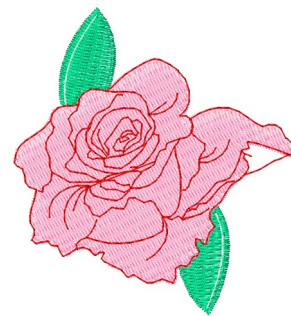

Name: Rose Base

SKU: WD02-JLA009298A

Brand: Windmill Designs

Unique Colors: 13 (4 color Stops)

Unique Colors

	Color Name (Color Code)	Manufacturer - Type
	Super White (1001) [No Color Selected]	madeira - rayon
	Dusty Lilac (1263) [No Color Selected]	madeira - rayon
	Crocus (286)	Exquisite - Polyester 1000m

Complete Color Sequence

#		Color Name (Color Code)	Manufacturer - Type
1		Super White (1001) [No Color Selected]	madeira - rayon
2		Super White (1001) [No Color Selected]	madeira - rayon
3		Crocus (286)	Exquisite - Polyester 1000m