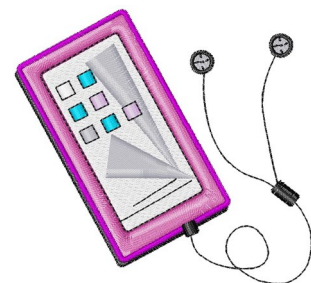

Name: Phone Machine Embroidery Design

SKU: WD02-JLA009294A

Brand: Windmill Designs

Unique Colors: 13 (10 color Stops)

Unique Colors

	Color Name (Color Code)	Manufacturer - Type
	Super White (1001) [No Color Selected]	madeira - rayon
	Dusty Lilac (1263) [No Color Selected]	madeira - rayon
	Crocus (286)	Exquisite - Polyester 1000m

Complete Color Sequence

#		Color Name (Color Code)	Manufacturer - Type
1		Super White (1001) [No Color Selected]	madeira - rayon
2		Super White (1001) [No Color Selected]	madeira - rayon
3		Crocus (286)	Exquisite - Polyester 1000m