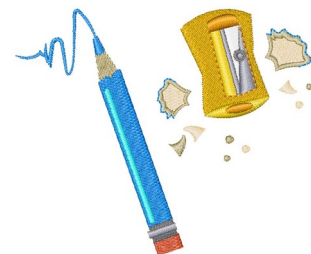

Name: Pencil Sharpener Machine Embroidery Design

SKU: WD02-JLA009292B

Brand: Windmill Designs

Unique Colors: 13 (15 color Stops)

Unique Colors

	Color Name (Color Code)	Manufacturer - Type
	Super White (1001) [No Color Selected]	madeira - rayon
	Dusty Lilac (1263) [No Color Selected]	madeira - rayon
	Crocus (286)	Exquisite - Polyester 1000m

Complete Color Sequence

#		Color Name (Color Code)	Manufacturer - Type
1		Super White (1001) [No Color Selected]	madeira - rayon
2		Super White (1001) [No Color Selected]	madeira - rayon
3		Crocus (286)	Exquisite - Polyester 1000m