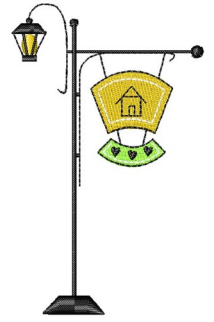

Name: Lamp Post

SKU: WD02-JLA009284A

Brand: Windmill Designs

Unique Colors: 13 (4 color Stops)

Unique Colors

	Color Name (Color Code)	Manufacturer - Type
	Super White (1001) [No Color Selected]	madeira - rayon
	Dusty Lilac (1263) [No Color Selected]	madeira - rayon
	Crocus (286)	Exquisite - Polyester 1000m

Complete Color Sequence

#		Color Name (Color Code)	Manufacturer - Type
1		Super White (1001) [No Color Selected]	madeira - rayon
2		Super White (1001) [No Color Selected]	madeira - rayon
3		Crocus (286)	Exquisite - Polyester 1000m