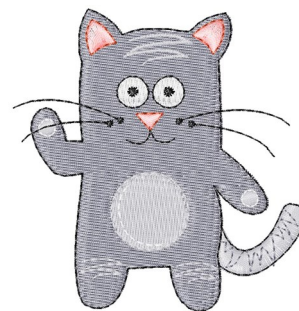

Name: Kitten Machine Embroidery Design

SKU: WD02-JLA009282A

Brand: Windmill Designs

Unique Colors: 13 (7 color Stops)

Unique Colors

	Color Name (Color Code)	Manufacturer - Type
	Super White (1001) [No Color Selected]	madeira - rayon
	Dusty Lilac (1263) [No Color Selected]	madeira - rayon
	Crocus (286)	Exquisite - Polyester 1000m

Complete Color Sequence

#		Color Name (Color Code)	Manufacturer - Type
1		Super White (1001) [No Color Selected]	madeira - rayon
2		Super White (1001) [No Color Selected]	madeira - rayon
3		Crocus (286)	Exquisite - Polyester 1000m