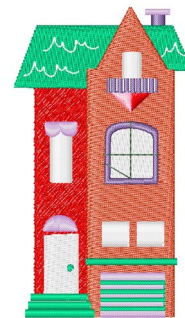

**Name:** House Base Machine Embroidery Design

**SKU:** WD02-JLA009278A

**Brand:** Windmill Designs

**Unique Colors:** 13 (13 color Stops)

## Unique Colors

	<b>Color Name (Color Code)</b>	<b>Manufacturer - Type</b>
	Super White (1001) [No Color Selected]	madeira - rayon
	Dusty Lilac (1263) [No Color Selected]	madeira - rayon
	Crocus (286)	Exquisite - Polyester 1000m

# Complete Color Sequence

#		Color Name (Color Code)	Manufacturer - Type
1		Super White (1001) [No Color Selected]	madeira - rayon
2		Super White (1001) [No Color Selected]	madeira - rayon
3		Crocus (286)	Exquisite - Polyester 1000m