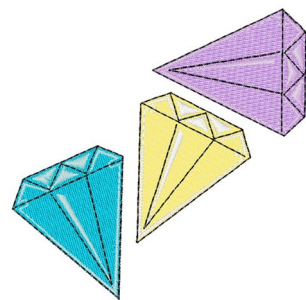

Name: Diamonds Base Machine Embroidery Design

SKU: WD02-JLA009268B

Brand: Windmill Designs

Unique Colors: 13 (7 color Stops)

Unique Colors

	Color Name (Color Code)	Manufacturer - Type
	Super White (1001) [No Color Selected]	madeira - rayon
	Dusty Lilac (1263) [No Color Selected]	madeira - rayon
	Crocus (286)	Exquisite - Polyester 1000m

Complete Color Sequence

#		Color Name (Color Code)	Manufacturer - Type
1		Super White (1001) [No Color Selected]	madeira - rayon
2		Super White (1001) [No Color Selected]	madeira - rayon
3		Crocus (286)	Exquisite - Polyester 1000m