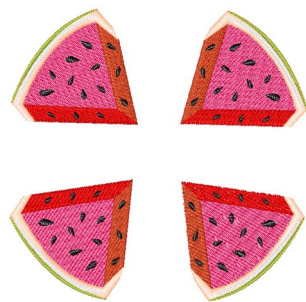

Name: Watermelon Machine Embroidery Design

SKU: WD02-JLA009256A

Brand: Windmill Designs

Unique Colors: 13 (7 color Stops)

Unique Colors

	Color Name (Color Code)	Manufacturer - Type
	Super White (1001) [No Color Selected]	madeira - rayon
	Dusty Lilac (1263) [No Color Selected]	madeira - rayon
	Crocus (286)	Exquisite - Polyester 1000m

Complete Color Sequence

#		Color Name (Color Code)	Manufacturer - Type
1		Super White (1001) [No Color Selected]	madeira - rayon
2		Super White (1001) [No Color Selected]	madeira - rayon
3		Crocus (286)	Exquisite - Polyester 1000m