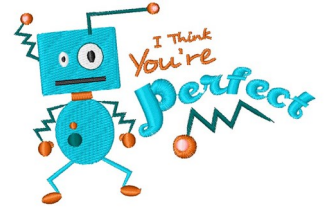

Name: Robot I Think You re Perfect

SKU: WD02-JLA009243D

Brand: Windmill Designs

Unique Colors: 13 (10 color Stops)

Unique Colors

	Color Name (Color Code)	Manufacturer - Type
	Super White (1001) [No Color Selected]	madeira - rayon
	Dusty Lilac (1263) [No Color Selected]	madeira - rayon
	Crocus (286)	Exquisite - Polyester 1000m