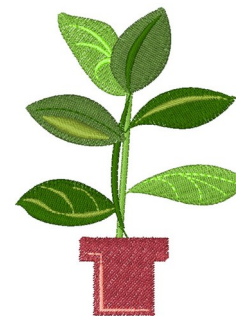

Name: Plant Machine Embroidery Design

SKU: WD02-JLA009241A

Brand: Windmill Designs

Unique Colors: 13 (7 color Stops)

Unique Colors

	Color Name (Color Code)	Manufacturer - Type
	Super White (1001) [No Color Selected]	madeira - rayon
	Dusty Lilac (1263) [No Color Selected]	madeira - rayon
	Crocus (286)	Exquisite - Polyester 1000m