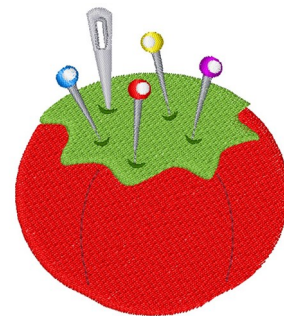

**Name:** Pin Cushion

**SKU:** WD02-JLA009240A

**Brand:** Windmill Designs

**Unique Colors:** 13 (11 color Stops)

# Complete Color Sequence

#		Color Name (Color Code)	Manufacturer - Type
1		Super White (1001) [No Color Selected]	madeira - rayon
2		Super White (1001) [No Color Selected]	madeira - rayon
3		Crocus (286)	Exquisite - Polyester 1000m