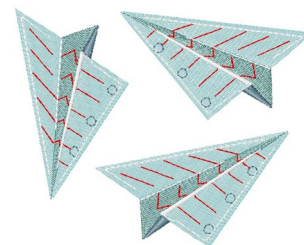

Name: Paper Planes Machine Embroidery Design

SKU: WD02-JLA009237B

Brand: Windmill Designs

Unique Colors: 13 (5 color Stops)

Unique Colors

	Color Name (Color Code)	Manufacturer - Type
	Super White (1001) [No Color Selected]	madeira - rayon
	Dusty Lilac (1263) [No Color Selected]	madeira - rayon
	Crocus (286)	Exquisite - Polyester 1000m

Complete Color Sequence

#		Color Name (Color Code)	Manufacturer - Type
1		Super White (1001) [No Color Selected]	madeira - rayon
2		Super White (1001) [No Color Selected]	madeira - rayon
3		Crocus (286)	Exquisite - Polyester 1000m