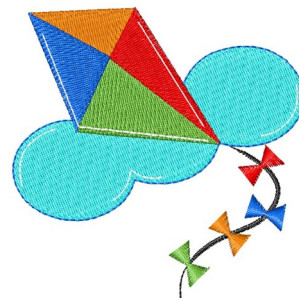

Name: Kite Machine Embroidery Design

SKU: WD02-JLA009234A

Brand: Windmill Designs

Unique Colors: 13 (7 color Stops)

Unique Colors

	Color Name (Color Code)	Manufacturer - Type
	Super White (1001) [No Color Selected]	madeira - rayon
	Dusty Lilac (1263) [No Color Selected]	madeira - rayon
	Crocus (286)	Exquisite - Polyester 1000m

Complete Color Sequence

#		Color Name (Color Code)	Manufacturer - Type
1		Super White (1001) [No Color Selected]	madeira - rayon
2		Super White (1001) [No Color Selected]	madeira - rayon
3		Crocus (286)	Exquisite - Polyester 1000m