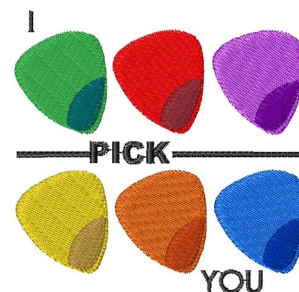

Name: Guitar Picks I Pick You Machine
Embroidery Design

SKU: WD02-JLA009230C

Brand: Windmill Designs

Unique Colors: 13 (13 color Stops)

Unique Colors

	Color Name (Color Code)	Manufacturer - Type
	Super White (1001) [No Color Selected]	madeira - rayon
	Dusty Lilac (1263) [No Color Selected]	madeira - rayon
	Crocus (286)	Exquisite - Polyester 1000m

Complete Color Sequence

#		Color Name (Color Code)	Manufacturer - Type
1		Super White (1001) [No Color Selected]	madeira - rayon
2		Super White (1001) [No Color Selected]	madeira - rayon
3		Crocus (286)	Exquisite - Polyester 1000m