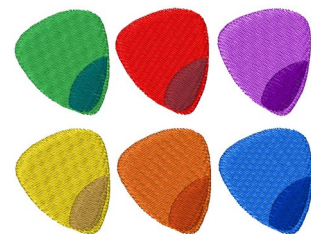

Name: Guitar Picks Machine Embroidery Design

SKU: WD02-JLA009230B

Brand: Windmill Designs

Unique Colors: 13 (12 color Stops)

Unique Colors

	Color Name (Color Code)	Manufacturer - Type
	Super White (1001) [No Color Selected]	madeira - rayon
	Dusty Lilac (1263) [No Color Selected]	madeira - rayon
	Crocus (286)	Exquisite - Polyester 1000m

Complete Color Sequence

#		Color Name (Color Code)	Manufacturer - Type
1		Super White (1001) [No Color Selected]	madeira - rayon
2		Super White (1001) [No Color Selected]	madeira - rayon
3		Crocus (286)	Exquisite - Polyester 1000m