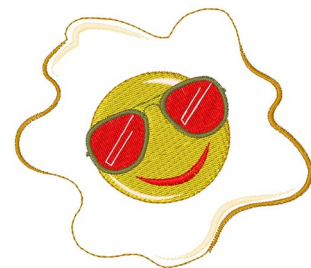

Name: Egg Machine Embroidery Design

SKU: WD02-JLA009222A

Brand: Windmill Designs

Unique Colors: 13 (7 color Stops)

Unique Colors

	Color Name (Color Code)	Manufacturer - Type
	Super White (1001) [No Color Selected]	madeira - rayon
	Dusty Lilac (1263) [No Color Selected]	madeira - rayon
	Crocus (286)	Exquisite - Polyester 1000m

Complete Color Sequence

#		Color Name (Color Code)	Manufacturer - Type
1		Super White (1001) [No Color Selected]	madeira - rayon
2		Super White (1001) [No Color Selected]	madeira - rayon
3		Crocus (286)	Exquisite - Polyester 1000m