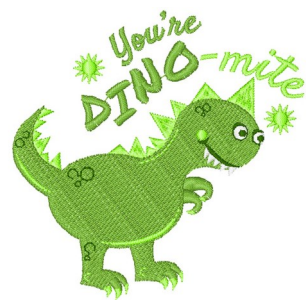

Name: You re Dino Mite Machine Embroidery Design

SKU: WD02-JLA009220D

Brand: Windmill Designs

Unique Colors: 13 (6 color Stops)

Unique Colors

	Color Name (Color Code)	Manufacturer - Type
	Super White (1001) [No Color Selected]	madeira - rayon
	Dusty Lilac (1263) [No Color Selected]	madeira - rayon
	Crocus (286)	Exquisite - Polyester 1000m