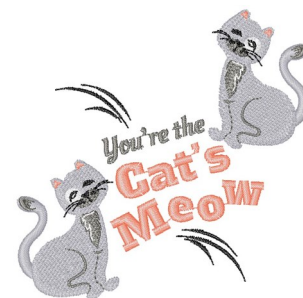

Name: Cat You re The Cats Meow Machine
Embroidery Design

SKU: WD02-JLA009218C

Brand: Windmill Designs

Unique Colors: 13 (12 color Stops)

Unique Colors

	Color Name (Color Code)	Manufacturer - Type
	Super White (1001) [No Color Selected]	madeira - rayon
	Dusty Lilac (1263) [No Color Selected]	madeira - rayon
	Crocus (286)	Exquisite - Polyester 1000m