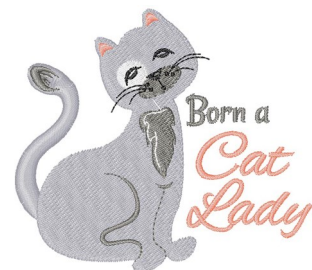

**Name:** Cat Born A Cat Lady Machine Embroidery Design

**SKU:** WD02-JLA009218B

**Brand:** Windmill Designs

**Unique Colors:** 13 (8 color Stops)