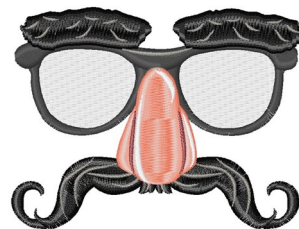

Name: Disguise Machine Embroidery Design

SKU: WD02-JLA009215A

Brand: Windmill Designs

Unique Colors: 13 (7 color Stops)

Unique Colors

	Color Name (Color Code)	Manufacturer - Type
	Super White (1001) [No Color Selected]	madeira - rayon
	Dusty Lilac (1263) [No Color Selected]	madeira - rayon
	Crocus (286)	Exquisite - Polyester 1000m

Complete Color Sequence

#		Color Name (Color Code)	Manufacturer - Type
1		Super White (1001) [No Color Selected]	madeira - rayon
2		Super White (1001) [No Color Selected]	madeira - rayon
3		Crocus (286)	Exquisite - Polyester 1000m