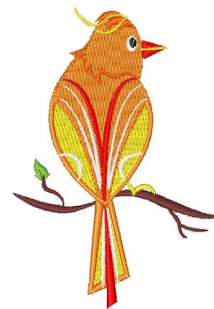

Name: Yellow Bird Machine Embroidery Design

SKU: WD02-JLA009210A

Brand: Windmill Designs

Unique Colors: 13 (9 color Stops)

Unique Colors

	Color Name (Color Code)	Manufacturer - Type
	Super White (1001) [No Color Selected]	madeira - rayon
	Dusty Lilac (1263) [No Color Selected]	madeira - rayon
	Crocus (286)	Exquisite - Polyester 1000m

Complete Color Sequence

#		Color Name (Color Code)	Manufacturer - Type
1		Super White (1001) [No Color Selected]	madeira - rayon
2		Super White (1001) [No Color Selected]	madeira - rayon
3		Crocus (286)	Exquisite - Polyester 1000m