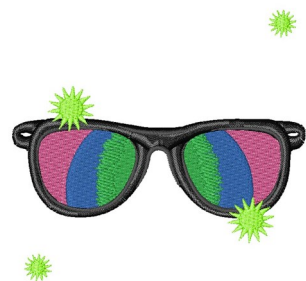

Name: Sunglasses Machine Embroidery Design

SKU: WD02-JLA009206A

Brand: Windmill Designs

Unique Colors: 13 (6 color Stops)

Unique Colors

	Color Name (Color Code)	Manufacturer - Type
	Super White (1001) [No Color Selected]	madeira - rayon
	Dusty Lilac (1263) [No Color Selected]	madeira - rayon
	Crocus (286)	Exquisite - Polyester 1000m

Complete Color Sequence

#		Color Name (Color Code)	Manufacturer - Type
1		Super White (1001) [No Color Selected]	madeira - rayon
2		Super White (1001) [No Color Selected]	madeira - rayon
3		Crocus (286)	Exquisite - Polyester 1000m