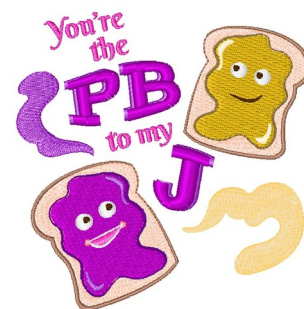

Name: The PB To My J

SKU: WD02-JLA009192D

Brand: Windmill Designs

Unique Colors: 13 (20 color Stops)

Unique Colors

	Color Name (Color Code)	Manufacturer - Type
	Super White (1001) [No Color Selected]	madeira - rayon
	Dusty Lilac (1263) [No Color Selected]	madeira - rayon
	Crocus (286)	Exquisite - Polyester 1000m

Complete Color Sequence

#		Color Name (Color Code)	Manufacturer - Type
1		Super White (1001) [No Color Selected]	madeira - rayon
2		Super White (1001) [No Color Selected]	madeira - rayon
3		Crocus (286)	Exquisite - Polyester 1000m