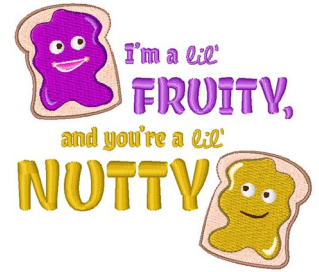

Name: A Lil Fruity

SKU: WD02-JLA009192C

Brand: Windmill Designs

Unique Colors: 13 (18 color Stops)

Unique Colors

	Color Name (Color Code)	Manufacturer - Type
	Super White (1001) [No Color Selected]	madeira - rayon
	Dusty Lilac (1263) [No Color Selected]	madeira - rayon
	Crocus (286)	Exquisite - Polyester 1000m

Complete Color Sequence

#		Color Name (Color Code)	Manufacturer - Type
1		Super White (1001) [No Color Selected]	madeira - rayon
2		Super White (1001) [No Color Selected]	madeira - rayon
3		Crocus (286)	Exquisite - Polyester 1000m