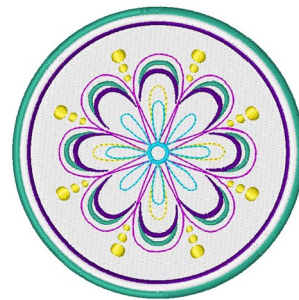

Name: Mandala

SKU: WD02-JLA009182B

Brand: Windmill Designs

Unique Colors: 13 (10 color Stops)

Unique Colors

	Color Name (Color Code)	Manufacturer - Type
	Super White (1001) [No Color Selected]	madeira - rayon
	Dusty Lilac (1263) [No Color Selected]	madeira - rayon
	Crocus (286)	Exquisite - Polyester 1000m

Complete Color Sequence

#		Color Name (Color Code)	Manufacturer - Type
1		Super White (1001) [No Color Selected]	madeira - rayon
2		Super White (1001) [No Color Selected]	madeira - rayon
3		Crocus (286)	Exquisite - Polyester 1000m