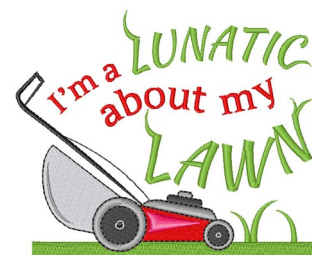

Name: Lunatic About Lawn Machine Embroidery Design

SKU: WD02-JLA009180B

Brand: Windmill Designs

Unique Colors: 13 (10 color Stops)

Unique Colors

	Color Name (Color Code)	Manufacturer - Type
	Super White (1001) [No Color Selected]	madeira - rayon
	Dusty Lilac (1263) [No Color Selected]	madeira - rayon
	Crocus (286)	Exquisite - Polyester 1000m