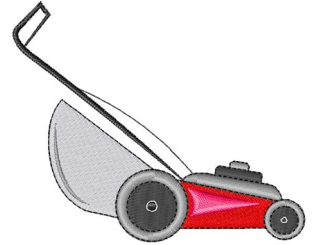

Name: Lawn Mower

SKU: WD02-JLA009180A

Brand: Windmill Designs

Unique Colors: 13 (7 color Stops)

Unique Colors

	Color Name (Color Code)	Manufacturer - Type
	Super White (1001) [No Color Selected]	madeira - rayon
	Dusty Lilac (1263) [No Color Selected]	madeira - rayon
	Crocus (286)	Exquisite - Polyester 1000m