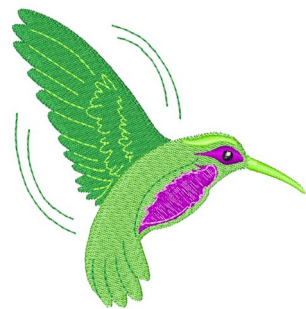

Name: Hummingbird Machine Embroidery Design

SKU: WD02-JLA009176A

Brand: Windmill Designs

Unique Colors: 13 (8 color Stops)

Unique Colors

	Color Name (Color Code)	Manufacturer - Type
	Super White (1001) [No Color Selected]	madeira - rayon
	Dusty Lilac (1263) [No Color Selected]	madeira - rayon
	Crocus (286)	Exquisite - Polyester 1000m

Complete Color Sequence

#		Color Name (Color Code)	Manufacturer - Type
1		Super White (1001) [No Color Selected]	madeira - rayon
2		Super White (1001) [No Color Selected]	madeira - rayon
3		Crocus (286)	Exquisite - Polyester 1000m