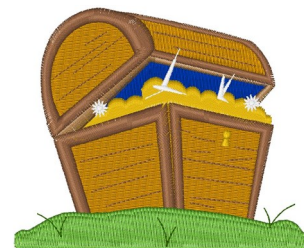

Name: Treasure Chest

SKU: WD02-JLA009155A

Brand: Windmill Designs

Unique Colors: 13 (8 color Stops)

Unique Colors

	Color Name (Color Code)	Manufacturer - Type
	Super White (1001) [No Color Selected]	madeira - rayon
	Dusty Lilac (1263) [No Color Selected]	madeira - rayon
	Crocus (286)	Exquisite - Polyester 1000m

Complete Color Sequence

#		Color Name (Color Code)	Manufacturer - Type
1		Super White (1001) [No Color Selected]	madeira - rayon
2		Super White (1001) [No Color Selected]	madeira - rayon
3		Crocus (286)	Exquisite - Polyester 1000m