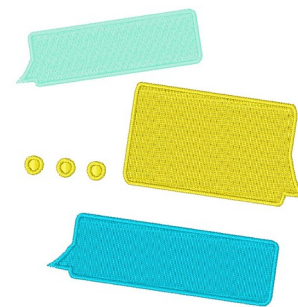

**Name:** Text Bubbles Machine Embroidery Design

**SKU:** WD02-JLA009154A

**Brand:** Windmill Designs

**Unique Colors:** 13 (3 color Stops)

## Unique Colors

	<b>Color Name (Color Code)</b>	<b>Manufacturer - Type</b>
	Super White (1001) [No Color Selected]	madeira - rayon
	Dusty Lilac (1263) [No Color Selected]	madeira - rayon
	Crocus (286)	Exquisite - Polyester 1000m

# Complete Color Sequence

#		Color Name (Color Code)	Manufacturer - Type
1		Super White (1001) [No Color Selected]	madeira - rayon
2		Super White (1001) [No Color Selected]	madeira - rayon
3		Crocus (286)	Exquisite - Polyester 1000m