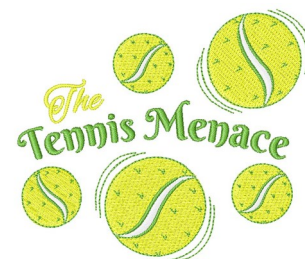

Name: Tennis Menace

SKU: WD02-JLA009153C

Brand: Windmill Designs

Unique Colors: 13 (4 color Stops)

Unique Colors

	Color Name (Color Code)	Manufacturer - Type
	Super White (1001) [No Color Selected]	madeira - rayon
	Dusty Lilac (1263) [No Color Selected]	madeira - rayon
	Crocus (286)	Exquisite - Polyester 1000m