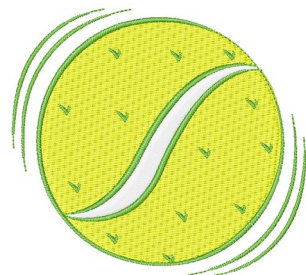

**Name:** Tennis Ball Machine Embroidery Design

**SKU:** WD02-JLA009153A

**Brand:** Windmill Designs

**Unique Colors:** 13 (3 color Stops)

## Unique Colors

	<b>Color Name (Color Code)</b>	<b>Manufacturer - Type</b>
	Super White (1001) [No Color Selected]	madeira - rayon
	Dusty Lilac (1263) [No Color Selected]	madeira - rayon
	Crocus (286)	Exquisite - Polyester 1000m