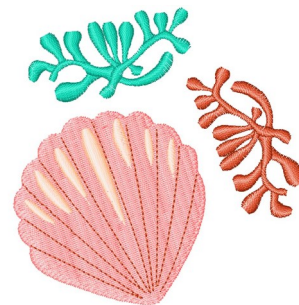

**Name:** Shell & Coral Machine Embroidery Design

**SKU:** WD02-JLA009147A

**Brand:** Windmill Designs

**Unique Colors:** 13 (5 color Stops)

## Unique Colors

	<b>Color Name (Color Code)</b>	<b>Manufacturer - Type</b>
	Super White (1001) [No Color Selected]	madeira - rayon
	Dusty Lilac (1263) [No Color Selected]	madeira - rayon
	Crocus (286)	Exquisite - Polyester 1000m

# Complete Color Sequence

#		Color Name (Color Code)	Manufacturer - Type
1		Super White (1001) [No Color Selected]	madeira - rayon
2		Super White (1001) [No Color Selected]	madeira - rayon
3		Crocus (286)	Exquisite - Polyester 1000m