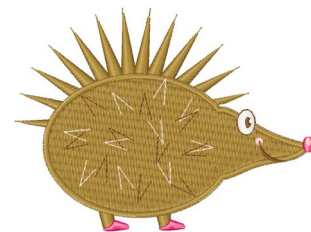

Name: Hedgehog Machine Embroidery Design

SKU: WD02-JLA009132A

Brand: Windmill Designs

Unique Colors: 13 (6 color Stops)

Unique Colors

	Color Name (Color Code)	Manufacturer - Type
	Super White (1001) [No Color Selected]	madeira - rayon
	Dusty Lilac (1263) [No Color Selected]	madeira - rayon
	Crocus (286)	Exquisite - Polyester 1000m

Complete Color Sequence

#		Color Name (Color Code)	Manufacturer - Type
1		Super White (1001) [No Color Selected]	madeira - rayon
2		Super White (1001) [No Color Selected]	madeira - rayon
3		Crocus (286)	Exquisite - Polyester 1000m