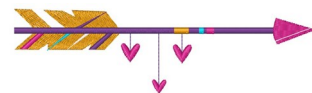

Name: Arrow Hearts Machine Embroidery Design

SKU: WD02-JLA009127A

Brand: Windmill Designs

Unique Colors: 13 (9 color Stops)

Unique Colors

	Color Name (Color Code)	Manufacturer - Type
	Super White (1001) [No Color Selected]	madeira - rayon
	Dusty Lilac (1263) [No Color Selected]	madeira - rayon
	Crocus (286)	Exquisite - Polyester 1000m

Complete Color Sequence

#		Color Name (Color Code)	Manufacturer - Type
1		Super White (1001) [No Color Selected]	madeira - rayon
2		Super White (1001) [No Color Selected]	madeira - rayon
3		Crocus (286)	Exquisite - Polyester 1000m