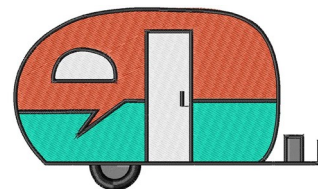

Name: Camper Machine Embroidery Design

SKU: WD02-JLA009065A

Brand: Windmill Designs

Unique Colors: 13 (5 color Stops)

Unique Colors

	Color Name (Color Code)	Manufacturer - Type
	Super White (1001) [No Color Selected]	madeira - rayon
	Dusty Lilac (1263) [No Color Selected]	madeira - rayon
	Crocus (286)	Exquisite - Polyester 1000m