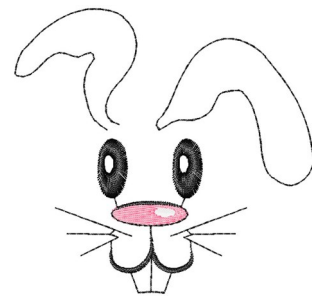

Name: Easter Bunny Face Machine Embroidery Design

SKU: WD02-JLA009063A

Brand: Windmill Designs

Unique Colors: 13 (3 color Stops)

Unique Colors

	Color Name (Color Code)	Manufacturer - Type
	Super White (1001) [No Color Selected]	madeira - rayon
	Dusty Lilac (1263) [No Color Selected]	madeira - rayon
	Crocus (286)	Exquisite - Polyester 1000m