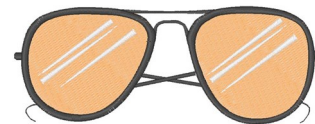

**Name:** Sunglasses Machine Embroidery Design

**SKU:** WD02-JLA009055A

**Brand:** Windmill Designs

**Unique Colors:** 13 (3 color Stops)

## Unique Colors

	<b>Color Name (Color Code)</b>	<b>Manufacturer - Type</b>
	Super White (1001) [No Color Selected]	madeira - rayon
	Dusty Lilac (1263) [No Color Selected]	madeira - rayon
	Crocus (286)	Exquisite - Polyester 1000m

# Complete Color Sequence

#		Color Name (Color Code)	Manufacturer - Type
1		Super White (1001) [No Color Selected]	madeira - rayon
2		Super White (1001) [No Color Selected]	madeira - rayon
3		Crocus (286)	Exquisite - Polyester 1000m