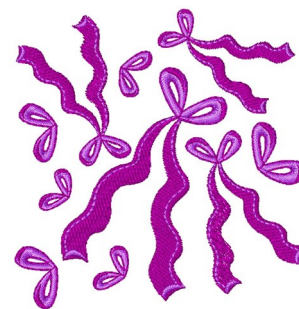

Name: Purple Bows Machine Embroidery Design

SKU: WD02-JLA009051A

Brand: Windmill Designs

Unique Colors: 13 (3 color Stops)

Unique Colors

	Color Name (Color Code)	Manufacturer - Type
	Super White (1001) [No Color Selected]	madeira - rayon
	Dusty Lilac (1263) [No Color Selected]	madeira - rayon
	Crocus (286)	Exquisite - Polyester 1000m

Complete Color Sequence

#		Color Name (Color Code)	Manufacturer - Type
1		Super White (1001) [No Color Selected]	madeira - rayon
2		Super White (1001) [No Color Selected]	madeira - rayon
3		Crocus (286)	Exquisite - Polyester 1000m