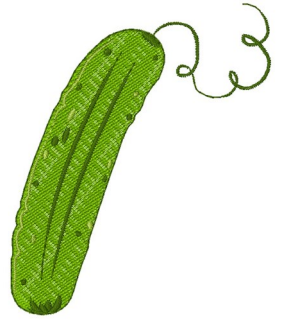

Name: Dill Pickle

SKU: WD02-JLA009047A

Brand: Windmill Designs

Unique Colors: 13 (3 color Stops)

Unique Colors

	Color Name (Color Code)	Manufacturer - Type
	Super White (1001) [No Color Selected]	madeira - rayon
	Dusty Lilac (1263) [No Color Selected]	madeira - rayon
	Crocus (286)	Exquisite - Polyester 1000m

Complete Color Sequence

#		Color Name (Color Code)	Manufacturer - Type
1		Super White (1001) [No Color Selected]	madeira - rayon
2		Super White (1001) [No Color Selected]	madeira - rayon
3		Crocus (286)	Exquisite - Polyester 1000m