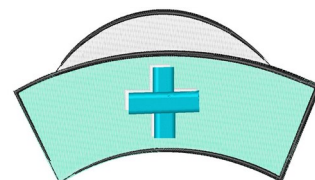

**Name:** Nurses Hat Machine Embroidery Design

**SKU:** WD02-JLA009044A

**Brand:** Windmill Designs

**Unique Colors:** 13 (5 color Stops)