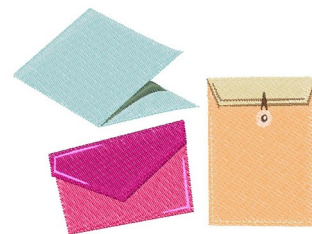

Name: Letters & Mailers Machine Embroidery Design

SKU: WD02-JLA009040A

Brand: Windmill Designs

Unique Colors: 13 (10 color Stops)

Unique Colors

	Color Name (Color Code)	Manufacturer - Type
	Super White (1001) [No Color Selected]	madeira - rayon
	Dusty Lilac (1263) [No Color Selected]	madeira - rayon
	Crocus (286)	Exquisite - Polyester 1000m

Complete Color Sequence

#		Color Name (Color Code)	Manufacturer - Type
1		Super White (1001) [No Color Selected]	madeira - rayon
2		Super White (1001) [No Color Selected]	madeira - rayon
3		Crocus (286)	Exquisite - Polyester 1000m