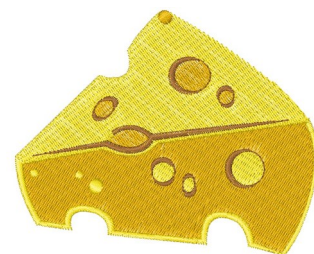

Name: Cheese Wedge

SKU: WD02-JLA009018A

Brand: Windmill Designs

Unique Colors: 13 (4 color Stops)

Unique Colors

	Color Name (Color Code)	Manufacturer - Type
	Super White (1001) [No Color Selected]	madeira - rayon
	Dusty Lilac (1263) [No Color Selected]	madeira - rayon
	Crocus (286)	Exquisite - Polyester 1000m

Complete Color Sequence

#		Color Name (Color Code)	Manufacturer - Type
1		Super White (1001) [No Color Selected]	madeira - rayon
2		Super White (1001) [No Color Selected]	madeira - rayon
3		Crocus (286)	Exquisite - Polyester 1000m