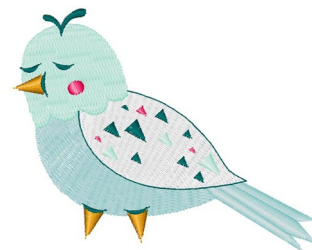

Name: Cute Blue Bird Machine Embroidery Design

SKU: WD02-JLA009011A

Brand: Windmill Designs

Unique Colors: 13 (6 color Stops)

Unique Colors

	Color Name (Color Code)	Manufacturer - Type
	Super White (1001) [No Color Selected]	madeira - rayon
	Dusty Lilac (1263) [No Color Selected]	madeira - rayon
	Crocus (286)	Exquisite - Polyester 1000m

Complete Color Sequence

#		Color Name (Color Code)	Manufacturer - Type
1		Super White (1001) [No Color Selected]	madeira - rayon
2		Super White (1001) [No Color Selected]	madeira - rayon
3		Crocus (286)	Exquisite - Polyester 1000m