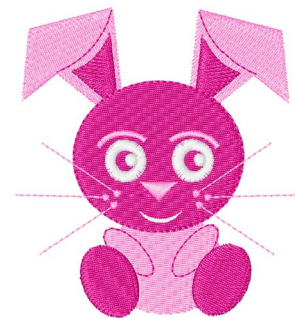

**Name:** Pink Bunny Machine Embroidery Design

**SKU:** WD02-JLA008995A

**Brand:** Windmill Designs

**Unique Colors:** 13 (4 color Stops)