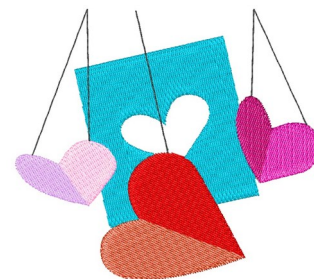

Name: Valentines Day Paper Hearts Machine Embroidery Design

SKU: WD02-JLA008993A

Brand: Windmill Designs

Unique Colors: 13 (8 color Stops)

Unique Colors

	Color Name (Color Code)	Manufacturer - Type
	Super White (1001) [No Color Selected]	madeira - rayon
	Dusty Lilac (1263) [No Color Selected]	madeira - rayon
	Crocus (286)	Exquisite - Polyester 1000m

Complete Color Sequence

#		Color Name (Color Code)	Manufacturer - Type
1		Super White (1001) [No Color Selected]	madeira - rayon
2		Super White (1001) [No Color Selected]	madeira - rayon
3		Crocus (286)	Exquisite - Polyester 1000m