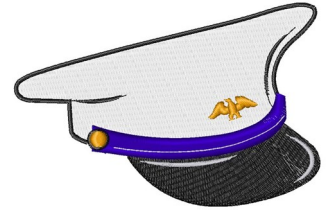

Name: Marine Cover

SKU: WD02-JLA008990A

Brand: Windmill Designs

Unique Colors: 13 (6 color Stops)

Unique Colors

	Color Name (Color Code)	Manufacturer - Type
	Super White (1001) [No Color Selected]	madeira - rayon
	Dusty Lilac (1263) [No Color Selected]	madeira - rayon
	Crocus (286)	Exquisite - Polyester 1000m

Complete Color Sequence

#		Color Name (Color Code)	Manufacturer - Type
1		Super White (1001) [No Color Selected]	madeira - rayon
2		Super White (1001) [No Color Selected]	madeira - rayon
3		Crocus (286)	Exquisite - Polyester 1000m